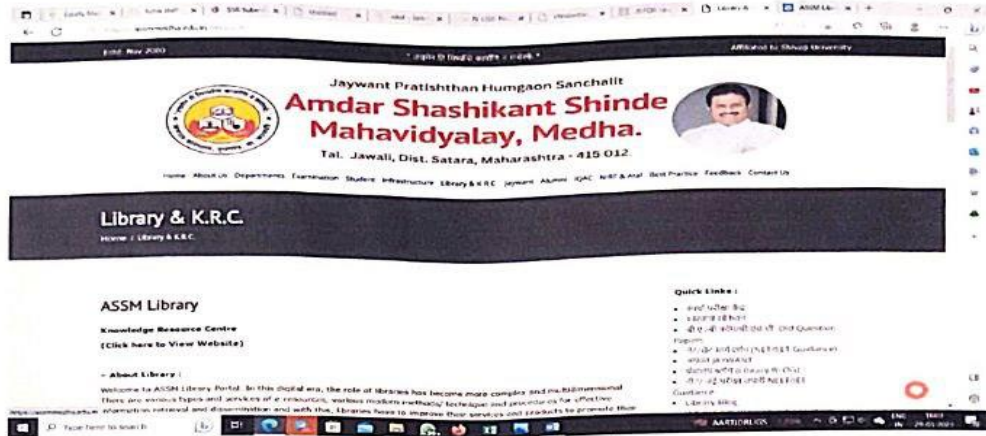

**Per Day Usage = 86 per Day Usage**

AMDAR SHAHIKANT SHINDE MAHAVIDYALAYA, MEDHA (SATARA): LIBRARY & KRC

(Academic Year 2020-21)

1. e-access to Library Website

(Data retrieved from: [https://assmmedha.edu.in/library\\_krc/](https://assmmedha.edu.in/library_krc/))