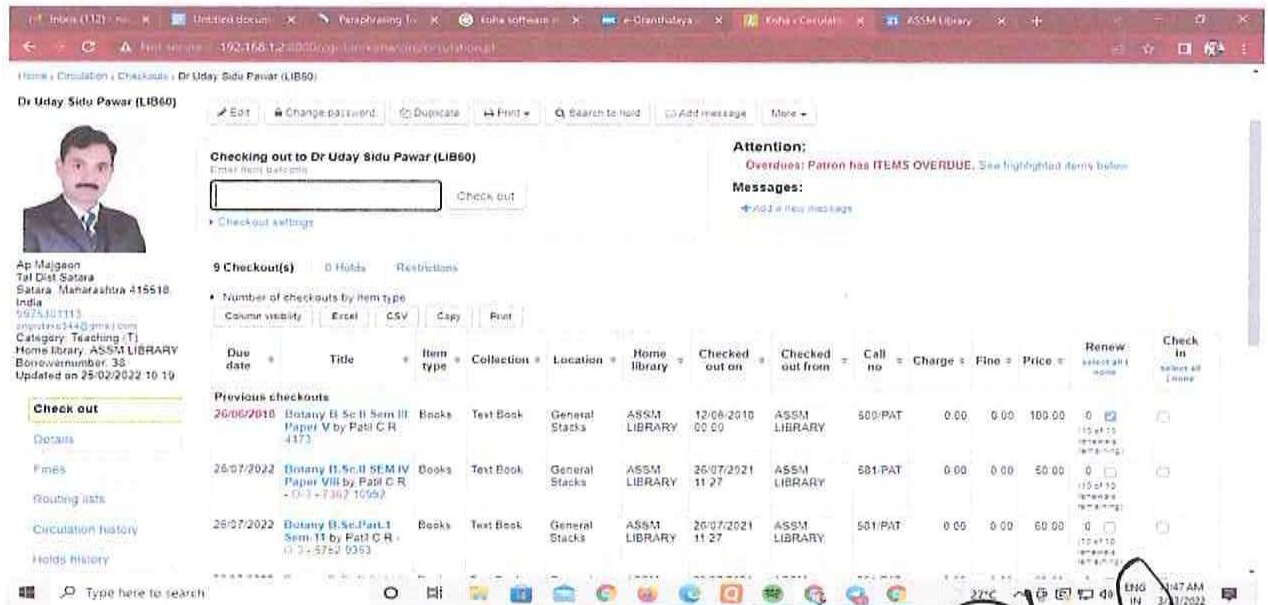

2. Computerised Circulation

Amidars
LIBRARIAN
Amidar Shashikant Shinde
Mahavidyalaya, Medha,
Tal. Jaoli, Dist. Satara

Amidars
Amidar Shashikant Shinde Mahavidyalay
Medha, Tal. Jaoli, Dist. Satara